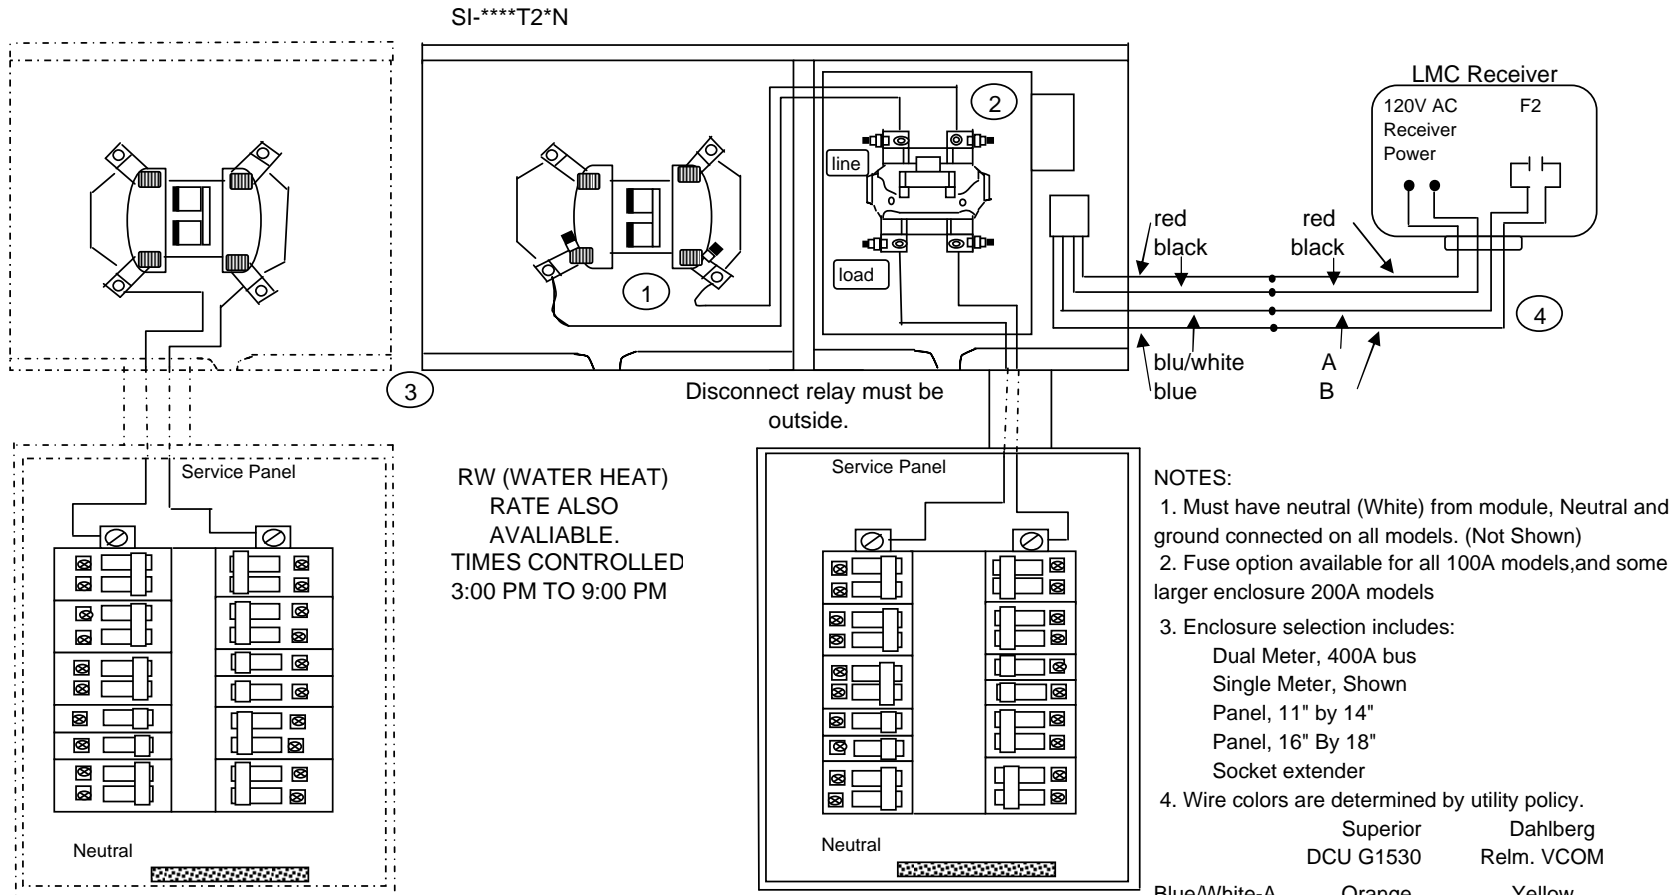

Dahlberg Light and Power Company
OFF PEAK HEAT

HEAT CONTROL TIMES: 9:00 AM TO 9:00 PM (EXCLUDING HOLIDAYS AND WEEKENDS)

Electro Industries, Inc. Monticello, MN 55362	Date:6/2/94	Rev:	Drn By: DJH	Appd
Description: SI and Se Series N.O. = Off-Peak	El#	Org # AH103		